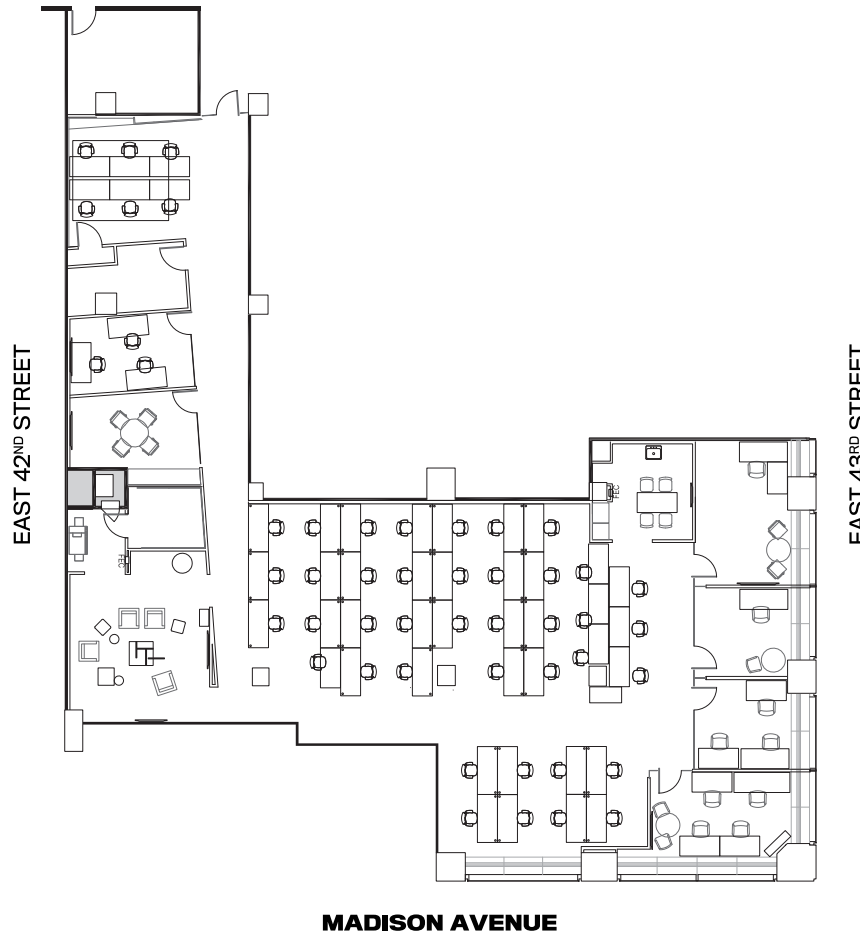

Partial 2nd Floor 8,326 RSF

- Built, “plug-and-play” installation
- Northeast corner suite

Legend

Seats	Workspace
Personnel	
7	Offices
45	Benching
52	Total Seats

Collaborative Space	
1	Conference Area
1	Pantry