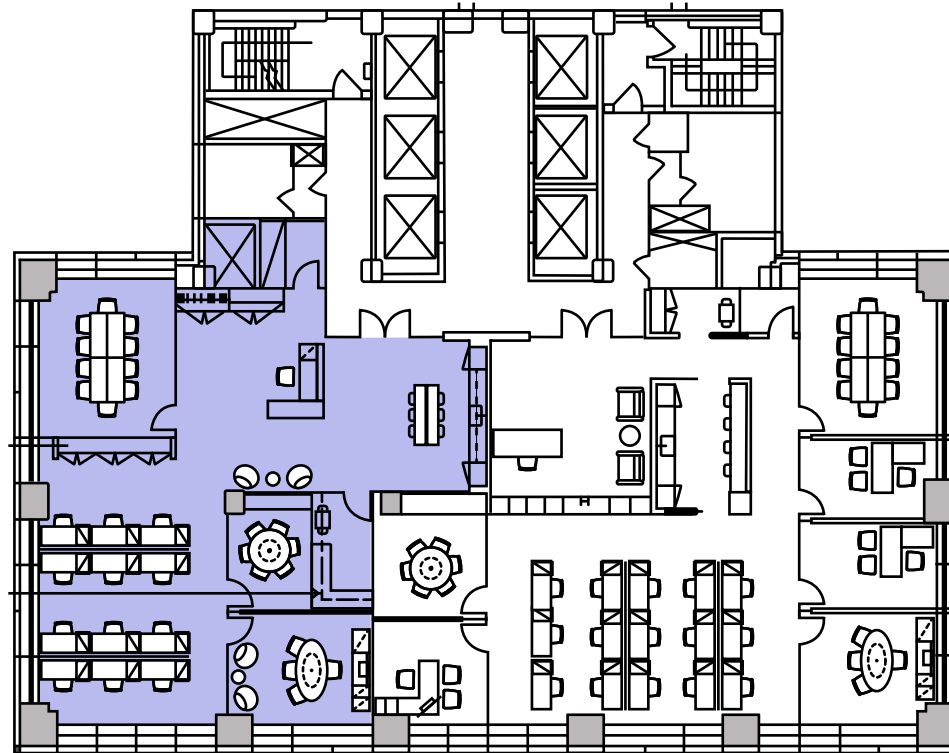

30th Floor 3,495 RSF

Newly pre-built tower floor with exceptional light and views of Bryant Park.

LEGEND

Seats Workspace

12 Workstations

1 Office

1 Reception

Collaborative Space

1 Conference Room: 10

1 Meeting Room: 5

Support

1 Pantry

1 IT Room

1 Copy Room

EAST 42ND STREET

EAST 43RD STREET

MADISON AVENUE