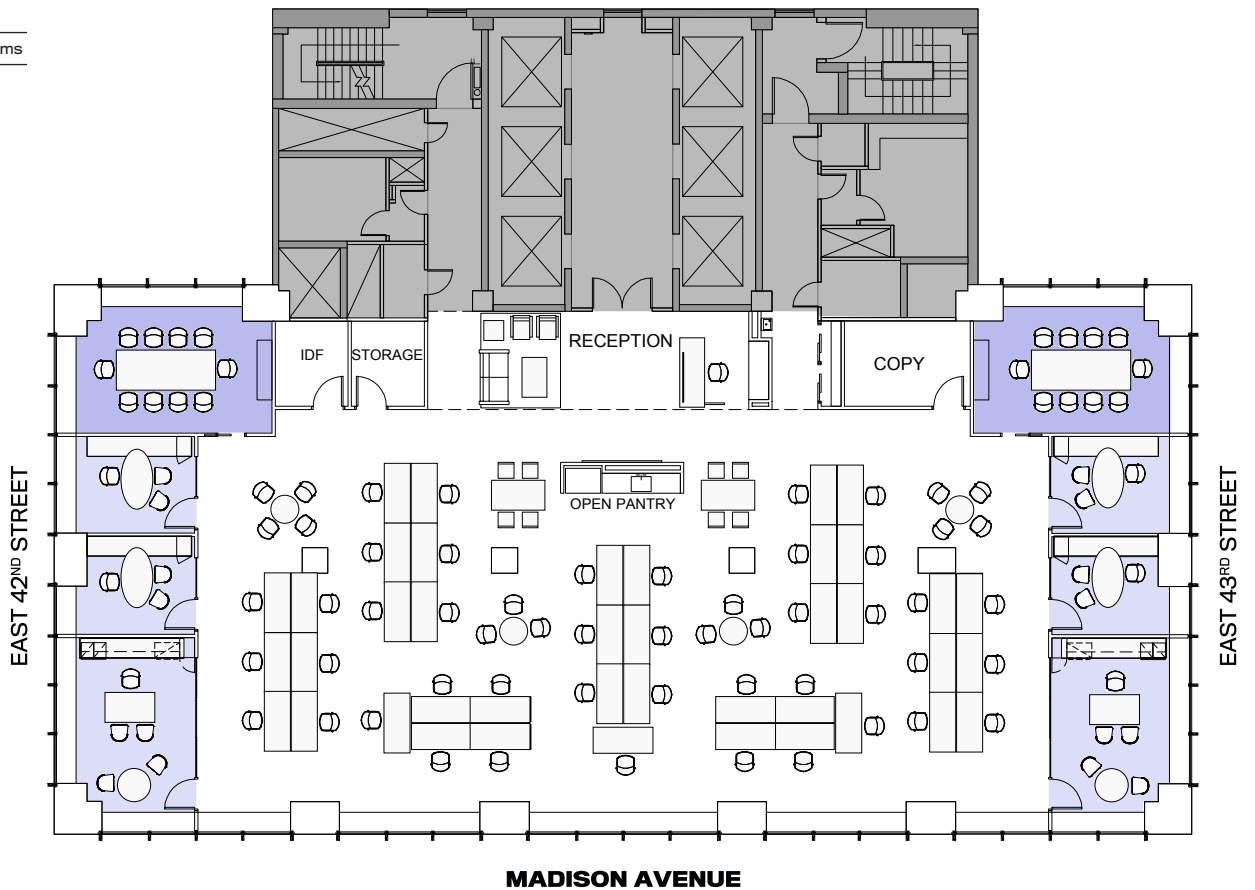

FULL FLOOR OPPORTUNITIES - 9,973-10,049 RSF

- Very efficient, full floors available in the tower
- Natural light and iconic views

HEDGE FUND

Legend

Seats	Workspace
Personnel	
6	Offices
41	Benching
1	Reception
47	Total Seats

Collaborative Space

3	Conference Rooms
---	------------------

CREATIVE OFFICE

Legend

Seats	Workspace
6	Offices
36	Benching
1	Reception
42	Total Seats

Collaborative Space	
3	Conference Rooms