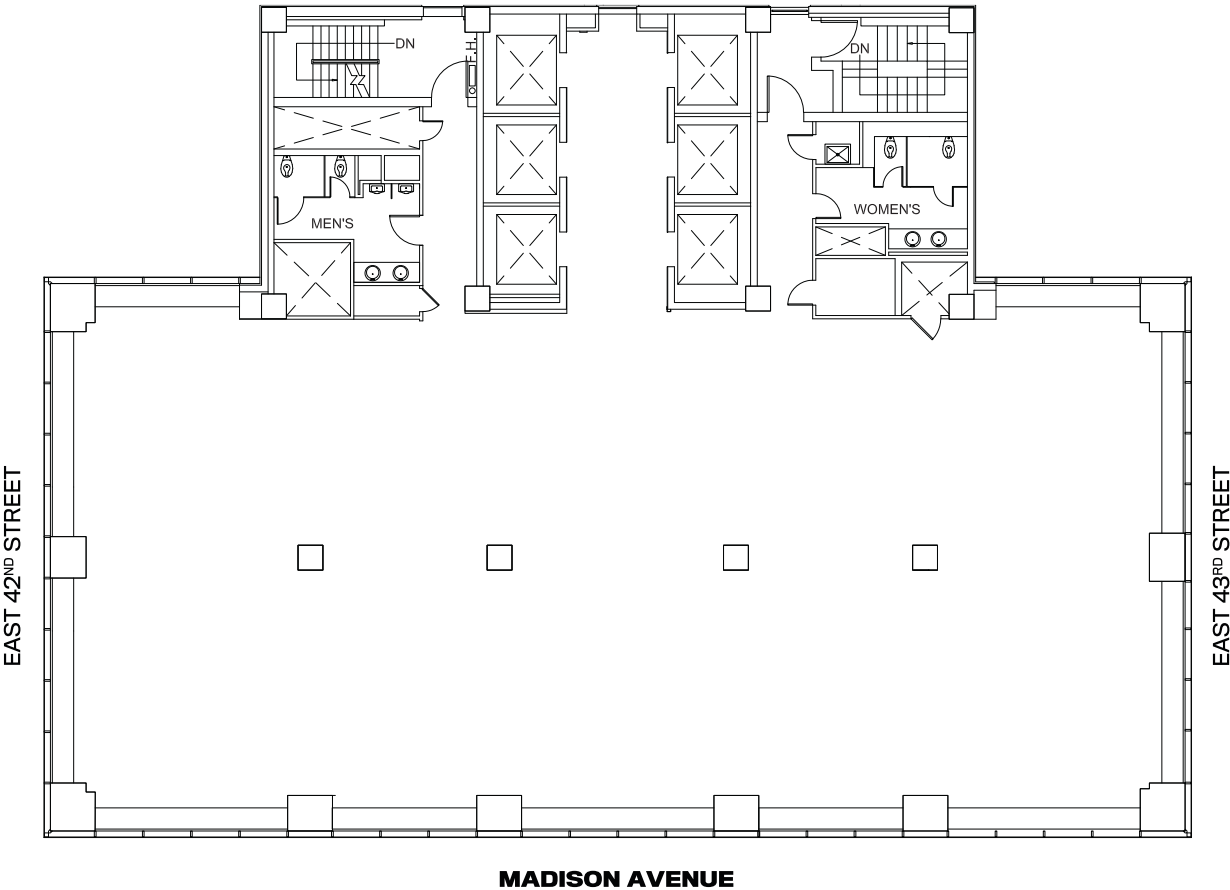

FULL FLOOR OPPORTUNITIES - 9,973-10,049 RSF

- Very efficient, full floors available in the tower
- Natural light and iconic views

HEDGE FUND

Legend

Seats	Workspace
Personnel	
6	Offices
41	Benching
1	Reception
47	Total Seats

Collaborative Space

3	Conference Rooms
---	------------------

CREATIVE OFFICE

Legend

Seats	Workspace
6	Offices
36	Benching
1	Reception
42	Total Seats

Collaborative Space	
3	Conference Rooms